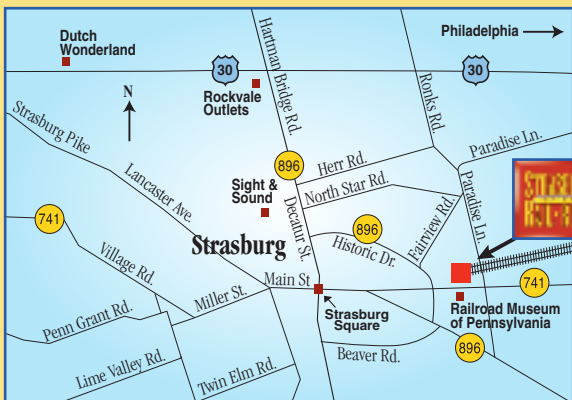

# Steam through PA Dutch Country

**STRASBURG™**  
SINCE 1832  
**RAIL·ROAD**

**Day Out With Thomas™** – June 16-24, September 15-23, November 16-18

**Santa's Paradise Express** – November 23-25, December 1-2, 8-9 and 15-16

Scan here or visit [StrasburgRailRoad.com/schedule](http://StrasburgRailRoad.com/schedule) for a complete operating schedule.

# ALL ABOARD!

## Get personalized driving directions at [StrasburgRailRoad.com](http://StrasburgRailRoad.com)

From Route 30, turn onto Route 896 South (at Rockvale Outlets). Continue on 896 South to Route 741 East. Follow Route 741 East to the Strasburg Rail Road.